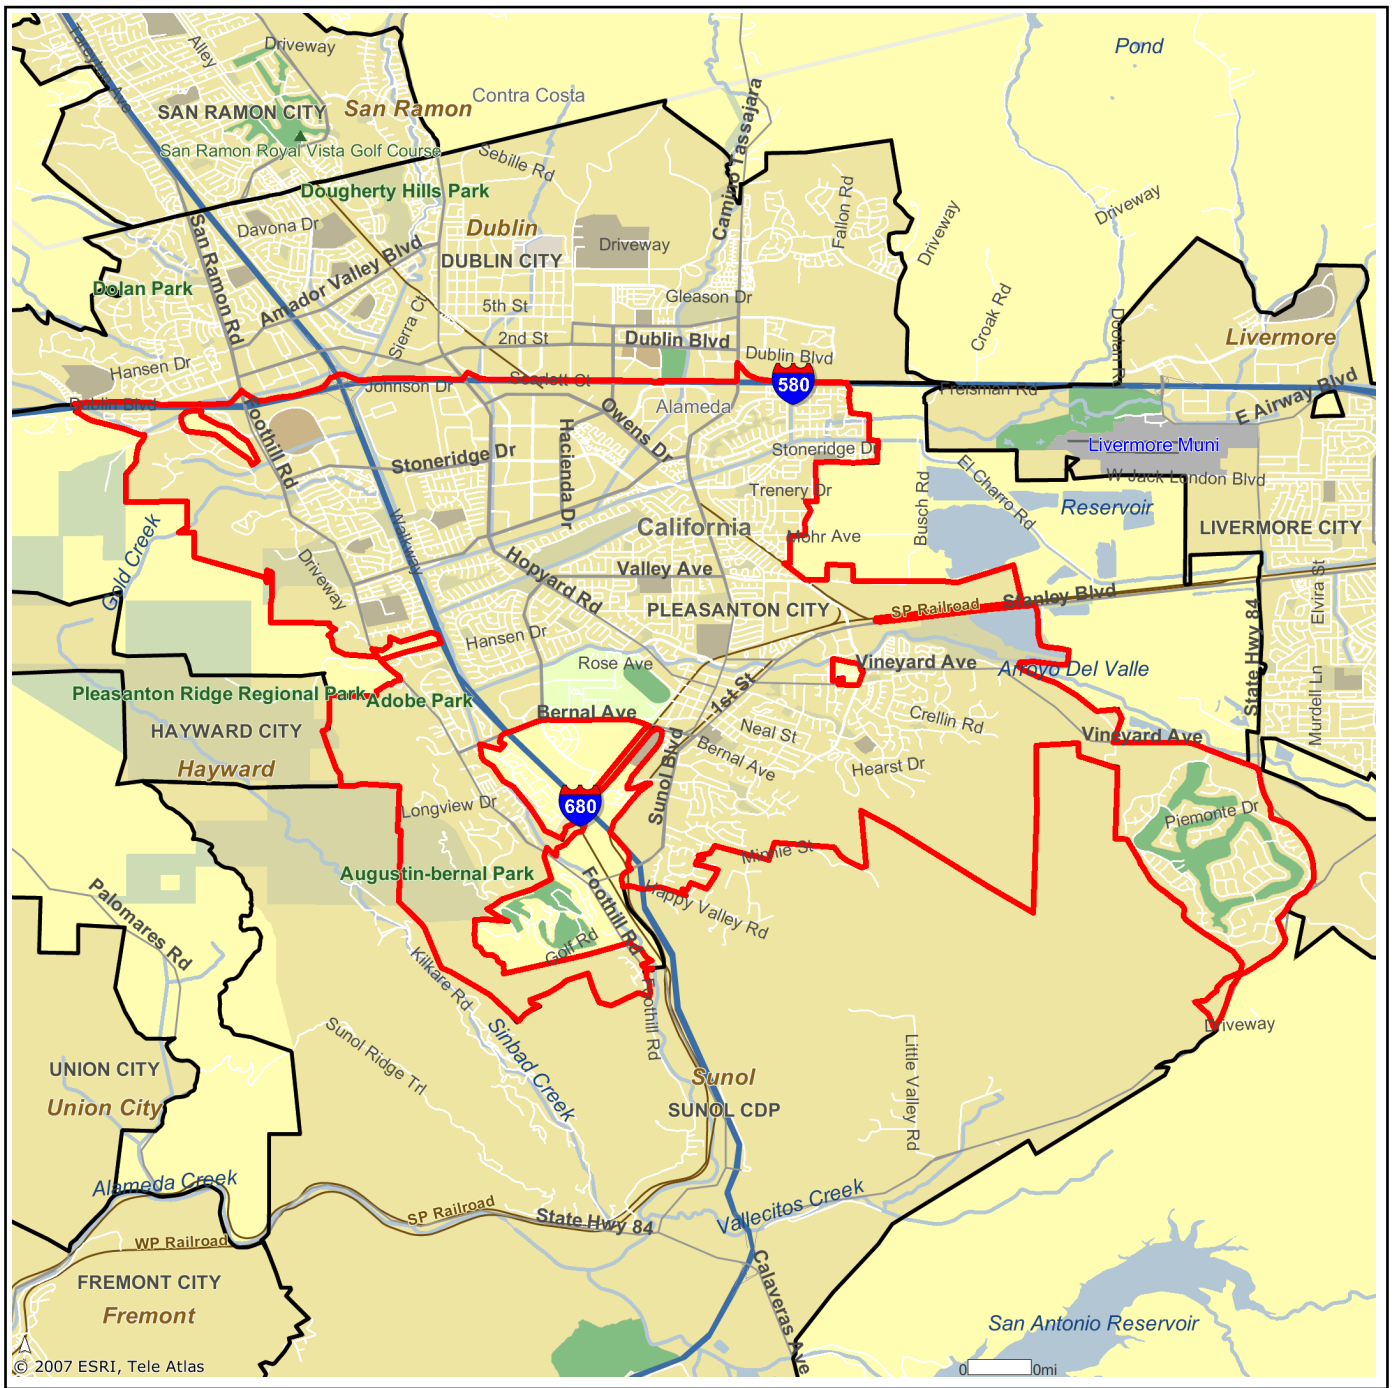

Standard Map

Place: 0657792 Pleasanton City, CA